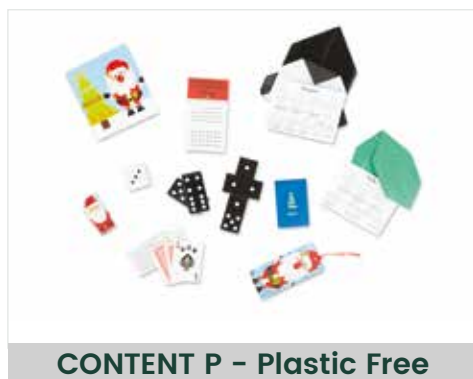

Aspen

Code: C502-APN-P

Case: 50 x 12" Content: P

CONTENT P - Plastic Free