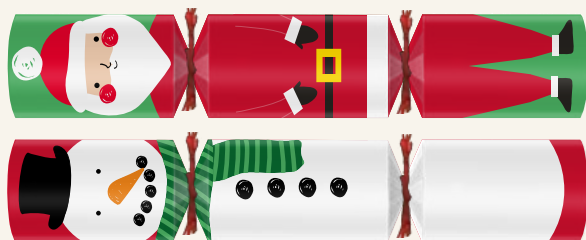

For every box of charity crackers which you buy we will donate £1

We are very proud to be working with a new charity in 2023 namely Young Minds.

YoungMinds are a UK leading charity fighting for children and young people's mental health. They set out to ensure that young people get the best possible mental health support and have the resilience to overcome life's difficulties.

For more information on this great charity please go to www.youngminds.org.uk

These crackers are Recyclable & made from Recycled Board

Santa & Snowman
Code: C501-SSM-3
Case: 50 x 11"
Content: 3