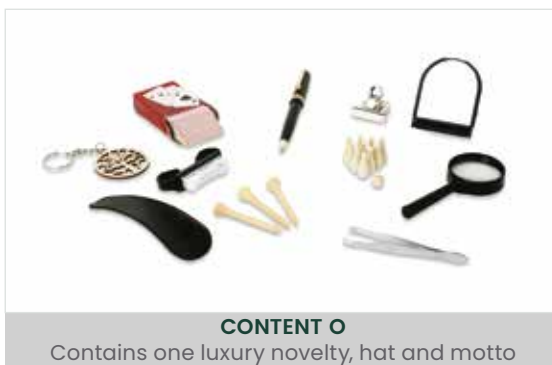

CONTENT O

Contains one luxury novelty, hat and motto