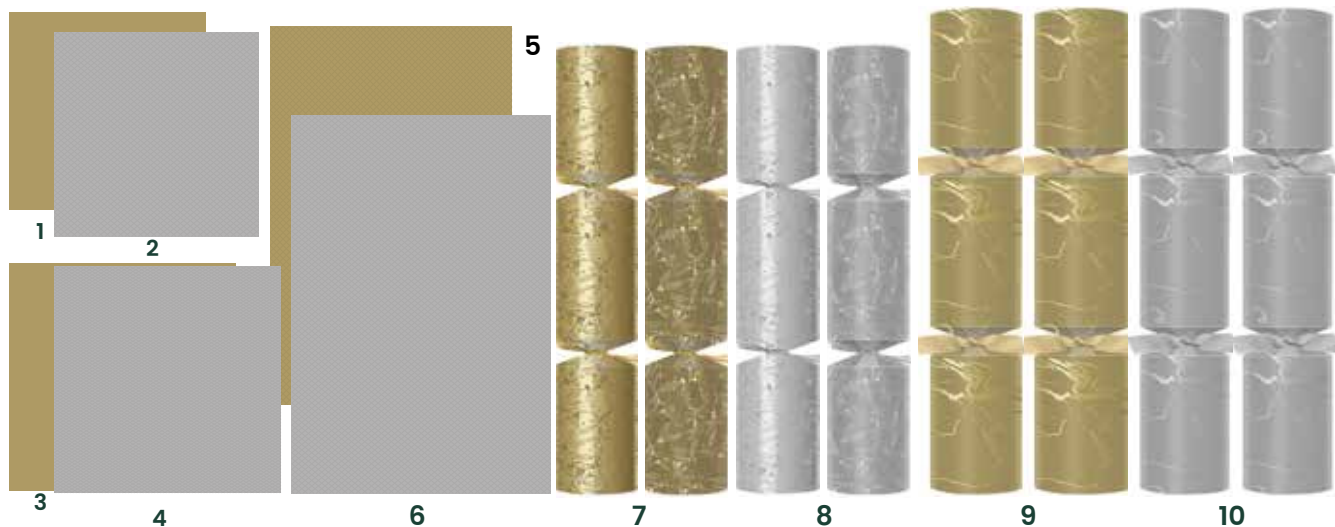

NO	CODE	NO	CODE	SIZE & DESCRIPTION	PACK
1	X33-GOL	2	X33-SIL	33cm 3 Ply Napkins	10x100
3	X63-GOL	4	X63-SIL	40cm 3 Ply Napkins	6x100
3	PSOFT-GOL	4	PSOFT-SIL	40cm Swansoft Napkins	10X50
5	SLK-SC-GOL	6	SLK-SC-SIL	90cm Swansilk Slipcovers	4X25
5	SLK-TC-GOL	6	SLK-TC-SIL	120cm Swansilk Tablecovers	5X10
5	SLK-BR-GOL	6	SLK-BR-SIL	120cm x 40m Swansilk Banqueting Roll	1
5	TABRUN-GOL*	6	TABRUN-SIL*	38cm x 12m Swansoft TableRunner	1x6
7	C501-GHM-C	8	C501-SHM-C	11" Crackers – Holly & Mistletoe	1x50
7	C1001GHM-C	8	C1001SHM-C	11" Crackers – Holly & Mistletoe	1x100
9	C242-GMB-O	10	C242-SMB-O	12" Crackers – Marble O Content	1x24
9	C242-GMB-X	10	C242-SMB-X	12" Crackers – Marble X Content	1x24

* All table runners are perforated every 120cm – 10 pieces per roll