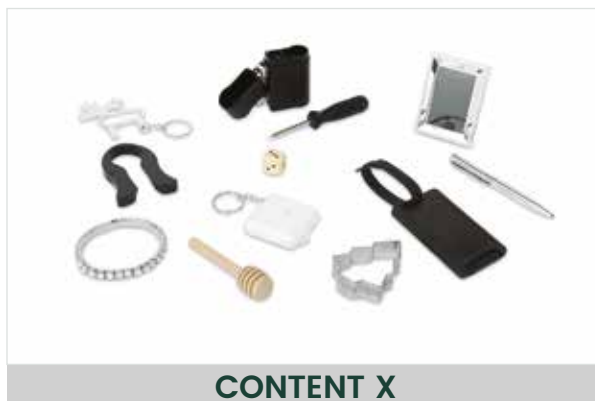

**Cream & Gold Monte Carlo**

Code: C244-CMC-X

Case: 24 x 14"

Content: X

CHRISTMAS TAG

When a customer spends a premium on their Christmas or New Year meal they expect the cracker and its contents to be in keeping with that. Our extensive range of market leading Deluxe Handmade Crackers perfectly fit that bill. With superior finish, specially selected upmarket gifts and even enhanced mottos, these crackers perfectly help convey that sense of occasion and luxury that your guests are set to enjoy, remember and return to.