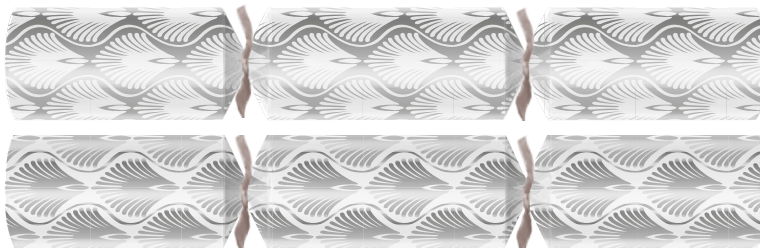

Méribel

Code: C503-MER-O Case: 50 x 13" Content: O